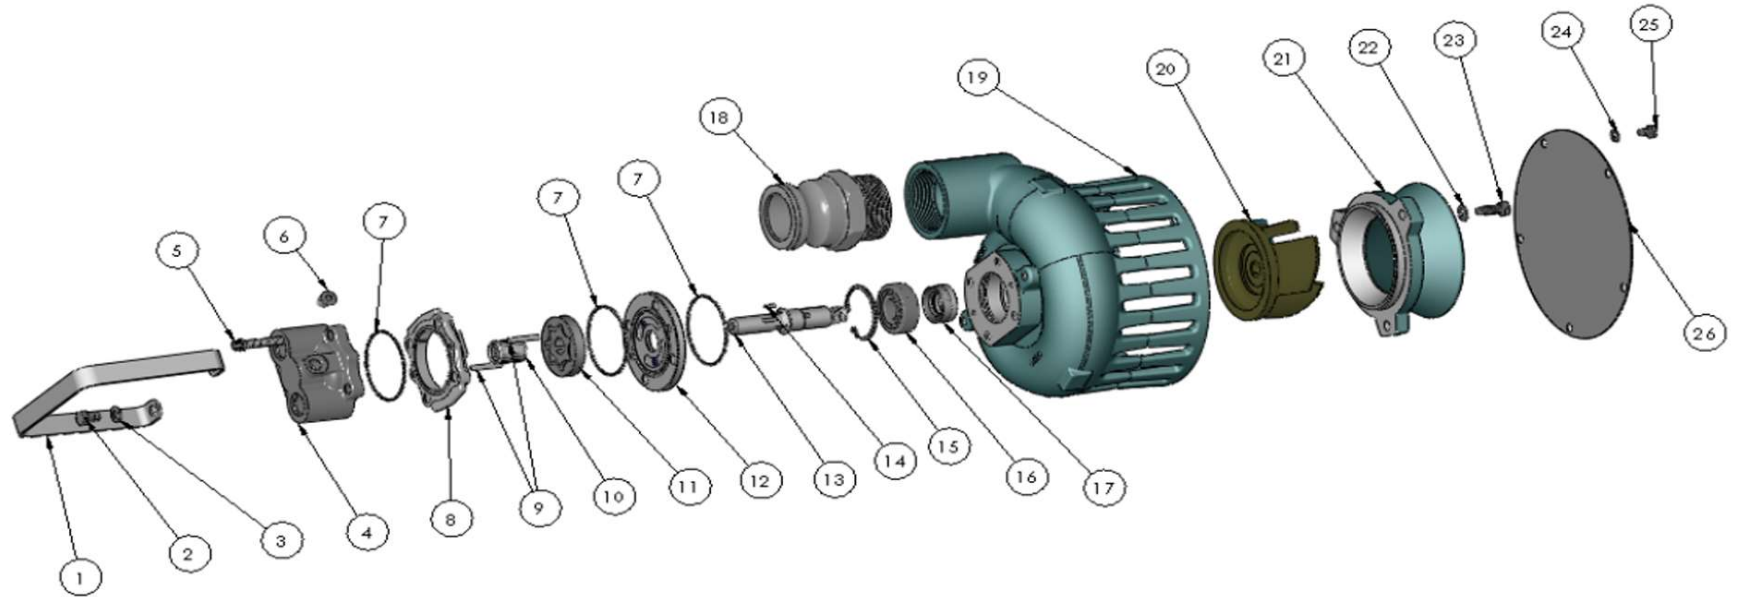

35585

ITEM NO.	PART NO.	DESCRIPTION	QTY.		ITEM NO.	PART NO.	DESCRIPTION	QTY.
1	33778	HANDLE STL.	1		14	29044	DOWEL PIN STL. 1/8 X 3/8 LG.	1
2	30320	HEX HEAD CAP SCREW S.S. 5/16-18 X 1/2	2		15	33742	SNAP RING STL.	1
3	21238	LOCK WASHER S.S. 5/16 X 1/8	2		16	27556	BALL BEARING	1
4	36316	HYDRAULIC MOTOR COVER	1	*	17	33718	LIP SEAL VITON	2
5	29029	12 POINT SCREW 5/16-24	4		18	34022	HOSE ADAPTER 2" NPT	1
6	35635	PORT PLUG 7/16-20 UNF SAE #4 W/ORING	1		19	33713	HOUSING HYDRASUB	1
* 7	34054	QUAD RING VITON	3		20	30711	IMPELLER S.S. 5 BLADE	1
8	36320	SPACER C.I. - .37 DISP	1		21	33715	SUCTION FLANGE AL. HYDRASUB	1
9	36370	DOWEL PIN .19 X 1.12 LG.	2		22	21238	LOCKWASHER S.S. 5/16 X 1/8	3
10	29046	NEEDLE BEARING	1		23	21242	HEX HEAD CAP SCREW S.S. 5/16-18 X 7/8	3
* 11	29045	GEROTOR ASSY. - .37 DISP.	1		24	33564	LOCK WASHER S.S. 1/4"	5
12	35726	THRUST PLATE ASSY.	1		25	30551	HEX HEAD CAPSCREW S.S. 1/4-20 X 3/8	5
* 13	33720	SHAFT STL. HYDRASUB	1		26	33716	COVER PLATE S.S.	1